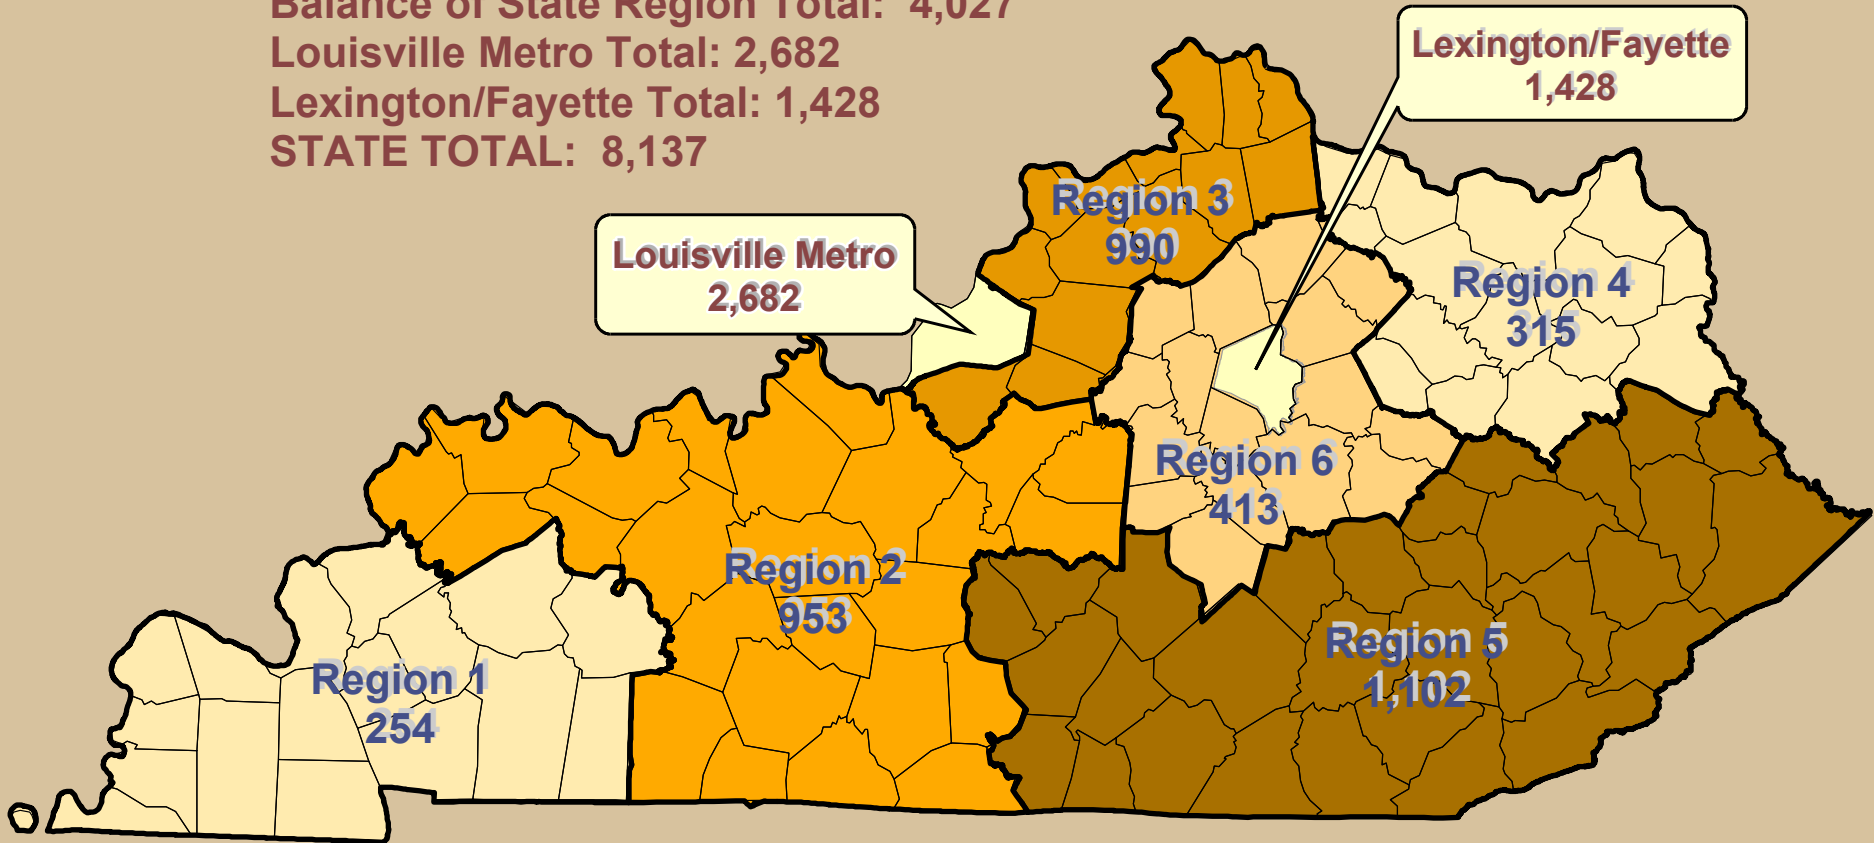

2008 Kentucky Point-In-Time Count

Total Homeless by Continuum of Care Region

Balance of State Region Total: 4,027
Louisville Metro Total: 2,682
Lexington/Fayette Total: 1,428
STATE TOTAL: 8,137

Data represents total persons surveyed on a single day in Kentucky who reported being housed in Emergency Shelters, Transitional Housing projects or who indicated they were living outdoors or in another place not meant for human habitation. Data is a snapshot of a single day only and does not represent all homeless persons in Kentucky.

This Map Prepared By:
Bernie Hillman, Kentucky Housing Corporation
January 13, 2009