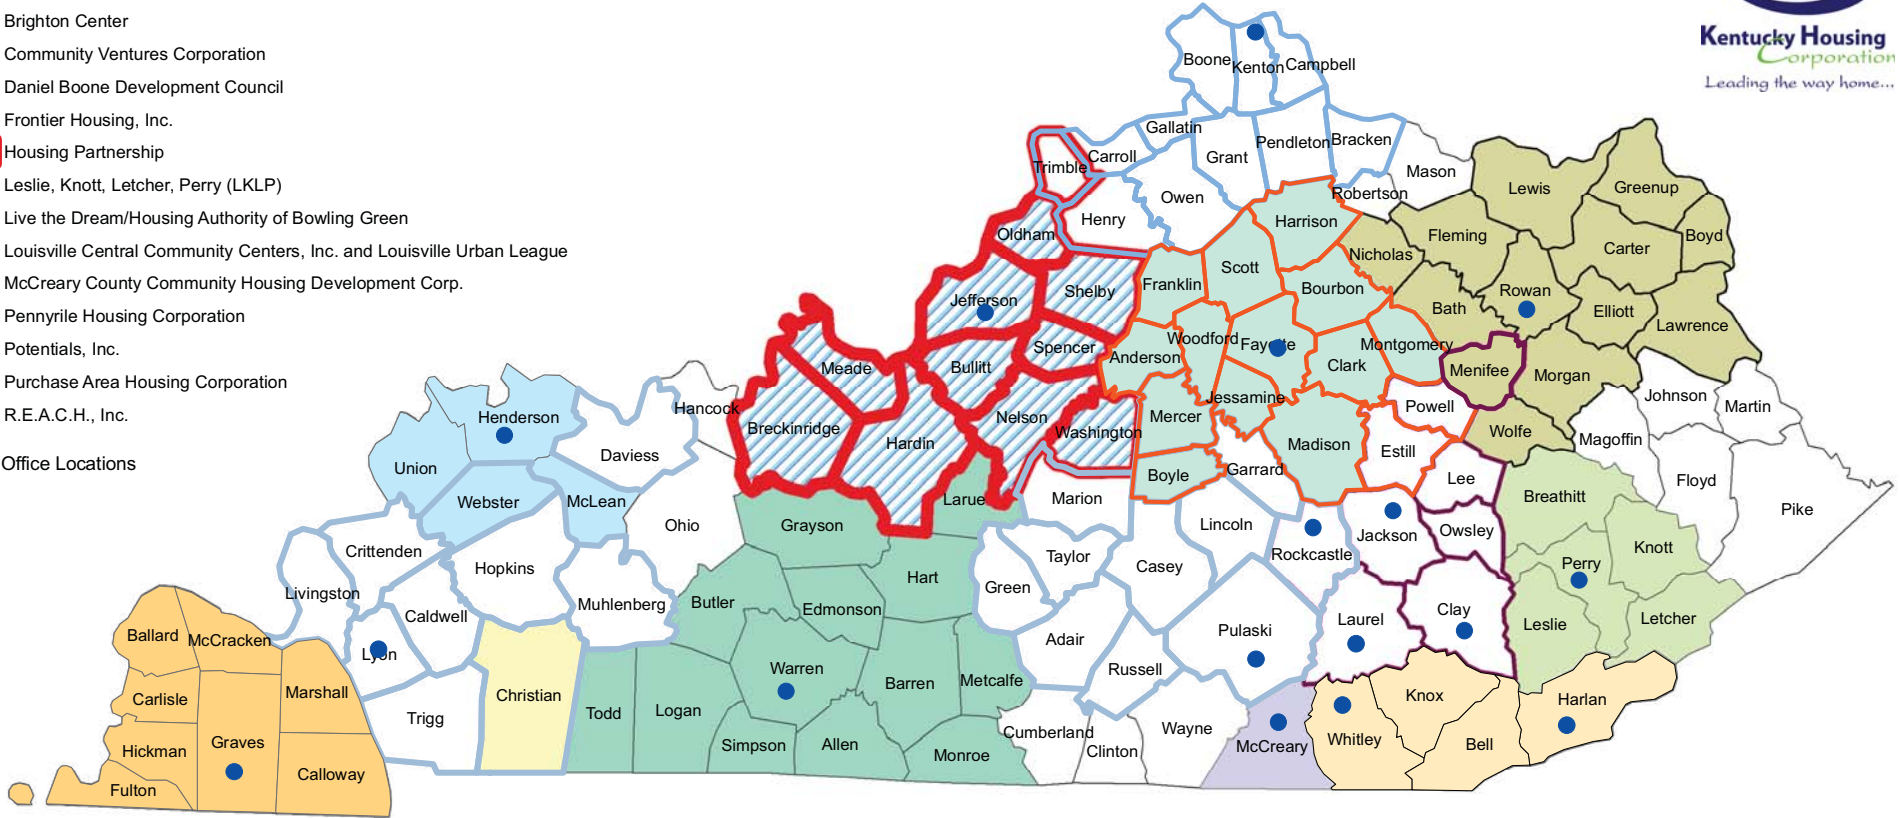

Kentucky Housing Corporation Homeownership Education and Counseling Agencies Service Areas 2008

Kentucky Housing Corporation
Leading the way home...

- Barret Center, Inc.
- Bell-Whitley Community Action Agency, Inc.
- Brighton Center
- Community Ventures Corporation
- Daniel Boone Development Council
- Frontier Housing, Inc.
- Housing Partnership
- Leslie, Knott, Letcher, Perry (LKLP)
- Live the Dream/Housing Authority of Bowling Green
- Louisville Central Community Centers, Inc. and Louisville Urban League
- McCreary County Community Housing Development Corp.
- Pennyrile Housing Corporation
- Potentials, Inc.
- Purchase Area Housing Corporation
- R.E.A.C.H., Inc.
- Office Locations

This Map Prepared By:
Bernie Hamm, Kentucky Housing Corporation
May 8, 2008